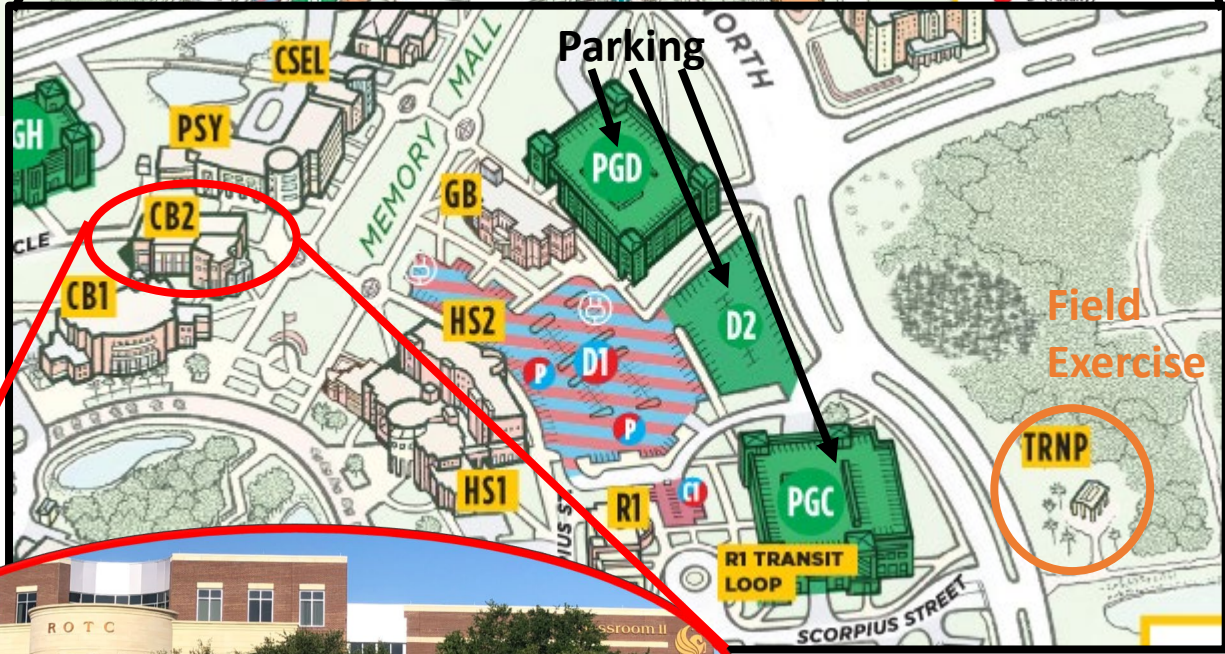

UCF QUICK GUIDE

Addition Financial Arena	ARNA	G4
Duke Energy UCF Welcome Center	UWC	D9
FAIRWINDS Alumni Center	ALUM	F4
John C. Hitt Library	LIB	E8
Knights Plaza	KP	F4
Millican Hall	MH	D8
Student Union	STUN	E7
Visitor & Parking Info	VPI	D10

- ### PARKING
- "D" (Students/Visitors)
Select garages include reserved faculty/staff spaces
 - Events Garage
 - "B" (Faculty)

Classroom Building II (CB2) entrance. Proceed upstairs to Room 206.